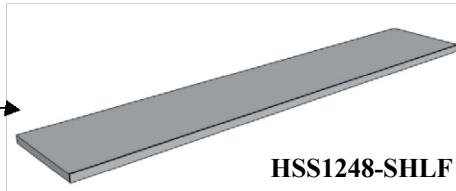

HSFRH—Fishing Rod Holder

Seacoast Garage Pros

Specialty Items (cont.)

HSTAH—Tennis Accessory Holder

HSSDHB—Screw Driver Rack

HSSTRB—Tool Rack

HSB09TOB—4, 5, 6, & 9 Count Tilt Out Bins

HLSLB3426B—34" x 26" Mesh Basket

HSPUBG—Gray Utility Bin

HSHBR—Horizontal Bike Holder

Seacoast Garage Pros

Shelving & Baskets

HSS12SBB—12" Shelf Bracket

HSS1236-SHLF

HSS1248-SHLF

HSS1324B—13 x 14 Shoe Rack

HSS1424B—14 x 24 Shelf

HSS1448B—14 x 48 Shelf

HSB0312B—3 x 12 Basket

HSB0812B—8 x 12 Basket

HSB1218B—12 x 18 Basket

HSB1224B—12 x 24 Basket

Seacoast Garage Pros

Slat Wall Panels (32 sq ft / package)