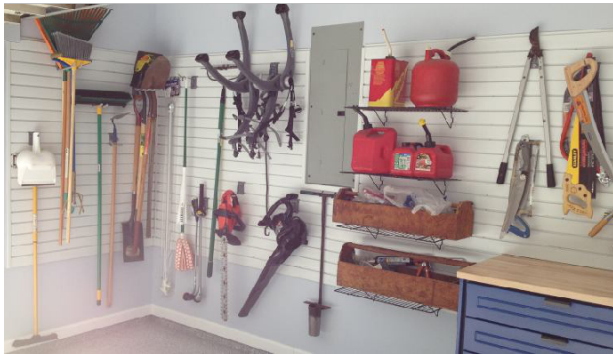

Slatwall

Get your things off the floor so you can keep your garage organized!

Organize:

- Kids' Toys
- Yard Tools
- Sports Equipment
- Tools
- And Much More

Seacoast Garage Pros

Looking for a simple, affordable solution for storing bicycles, sports equipment, lawn & garden tools, or any variety of other items?

Then slat wall panels and accessories may be a perfect fit for you. Whether you want to use it as a standalone storage system or add it to a complete solution that includes garage cabinets; slat wall can be a great option for storing your stuff.