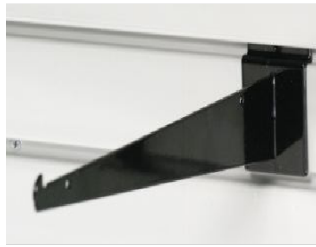

HSFRH—Fishing Rod Holder

Seacoast Garage Pros

Specialty Items (cont.)

HSTAH—Tennis Accessory Holder

HSSDHB—Screw Driver Rack

HSSTRB—Tool Rack

HSB09TOB—4, 5, 6, & 9 Count Tilt Out Bins

HLSLB3426B—34" x 26" Mesh Basket

HSPUBG—Gray Utility Bin

HSHBR—Horizontal Bike Holder

Seacoast Garage Pros

Shelving & Baskets

HSS12SBB—12" Shelf Bracket

HSS1236-SHLF

HSS1248-SHLF

HSS1324B—13 x 14 Shoe Rack