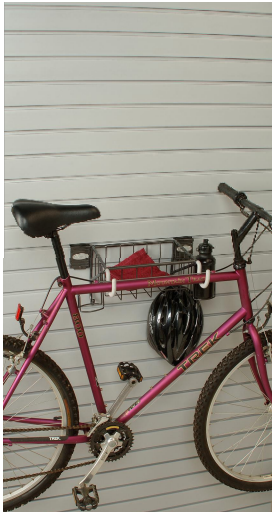

HSFRH—Fishing Rod Holder

Seacoast Garage Pros

Specialty Items (cont.)

HSTAH—Tennis Accessory Holder

HSSDHB—Screw Driver Rack

HSSTRB—Tool Rack

HSB09TOB—4, 5, 6, & 9 Count Tilt Out Bins

HLSLB3426B—34" x 26" Mesh Basket

HSPUBG—Gray Utility Bin

HSHBR—Horizontal Bike Holder

Seacoast Garage Pros

Shelving & Baskets

HSS12SBB—12" Shelf Bracket

HSS1236-SHLF

HSS1248-SHLF

HSS1324B—13 x 14 Shoe Rack